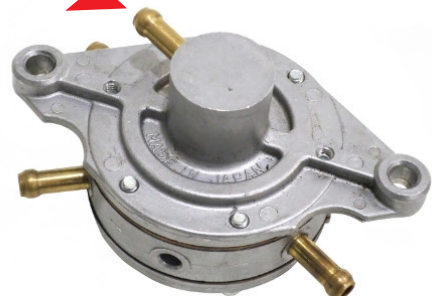

Casa Performance

The supplied return stud *MUST* be mounted near top of the tank

**Fuel Pump X18e
(must be rubber mounted)**

The pipe between the barrel & the pump must *NOT* be any longer than 20cm in length

(Rear of the pump)