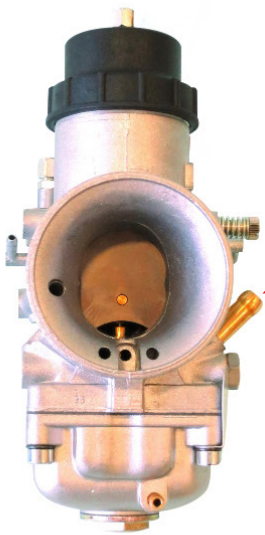

Casa Performance

The supplied return stud *MUST* be mounted near top of the tank

**Fuel Pump X18e
(must be rubber mounted)**

The pipe between the barrel & the pump must *NOT* be any longer than 20cm in length

(Rear of the pump)