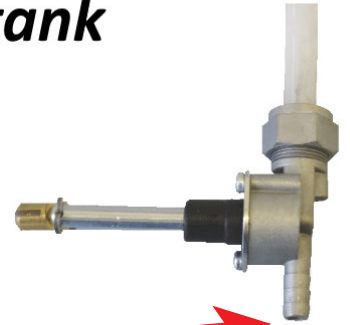

Casa Performance

The supplied return stud *MUST* be mounted near top of the tank

**Fuel Pump X18e
(must be rubber mounted)**

The pipe between the barrel & the pump must *NOT* be any longer than 20cm in length

(Rear of the pump)