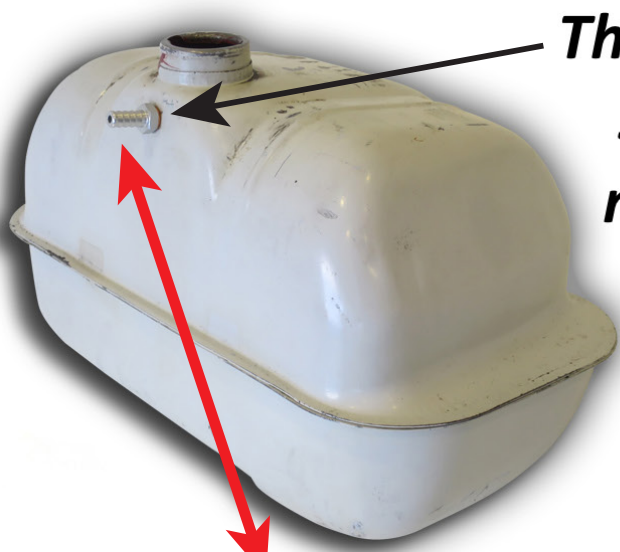

Casa Performance

The supplied return stud *MUST* be mounted near top of the tank

**Fuel Pump X18e
(must be rubber mounted)**

The pipe between the barrel & the pump must *NOT* be any longer than 20cm in length

(Rear of the pump)