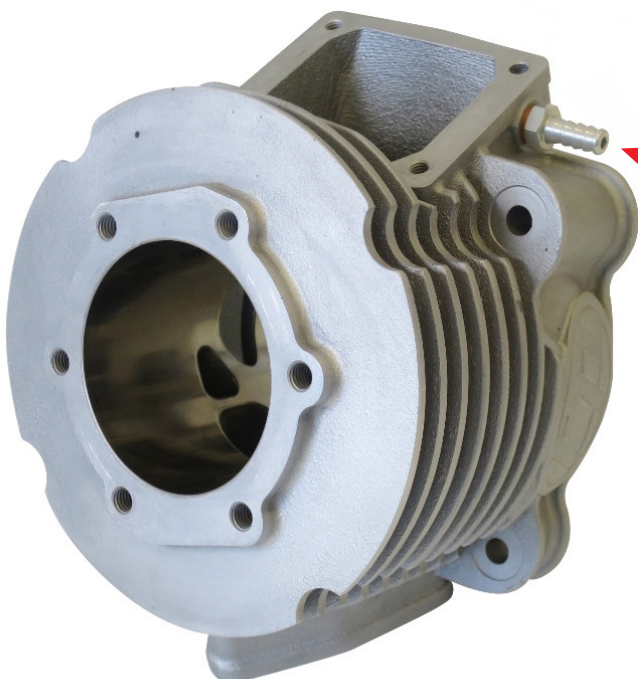

Casa Performance

The supplied return stud *MUST* be mounted near top of the tank

**Fuel Pump X18e
(must be rubber mounted)**

The pipe between the barrel & the pump must *NOT* be any longer than 20cm in length

(Rear of the pump)